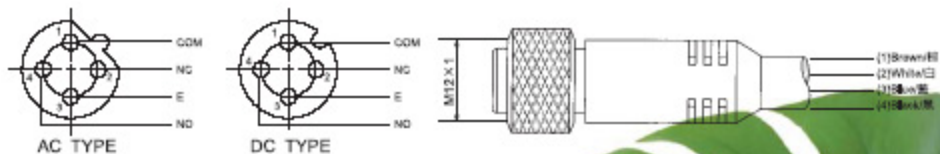

Series code Type NO. Cable code

◆ Quick Connent Type (M12×1): 快速連接器型

ORDERING CODE: M4 - 4101 Q - AC

Series code Type NO. Connection style

● Connector Style: 連接器型式

AC → For AC or AC/DC Quick Connect Style.
DC → For DC Quick Connect Style.

● Connector Cable: 連結電線

ORDERING CODE

AC TYPE	DC TYPE	Cable length 電纜長度
M4-QAC-2	M4-QDC-2	2 m
M4-QAC-3	M4-QDC-3	3 m
M4-QAC-5	M4-QDC-5	5 m