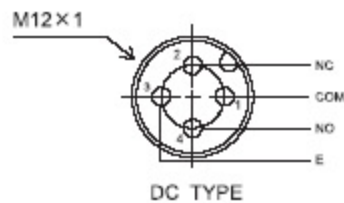

Series code Type NO. Cable code

◆ Quick Connent Type (M12×1): 快速連接器型

ORDERING CODE: M4 - 4101 Q - AC

Series code Type NO. Connection style

● Connector Style: 連接器型式

AC → For AC or AC/DC Quick Connect Style.
DC → For DC Quick Connect Style.

● Connector Cable: 連結電線

ORDERING CODE

AC TYPE	DC TYPE	Cable length 電纜長度
M4-QAC-2	M4-QDC-2	2 m
M4-QAC-3	M4-QDC-3	3 m
M4-QAC-5	M4-QDC-5	5 m