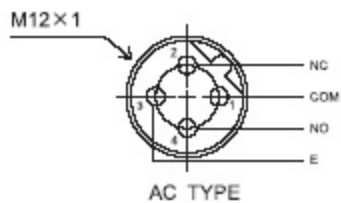

Series code Type NO. Cable code

◆ Quick Connent Type (M12×1): 快速連接器型

ORDERING CODE: M4 - 4101 Q - AC

Series code Type NO. Connection style

● Connector Style: 連接器型式

AC → For AC or AC/DC Quick Connect Style.
DC → For DC Quick Connect Style.

● Connector Cable: 連結電線

ORDERING CODE

AC TYPE	DC TYPE	Cable length 電纜長度
M4-QAC-2	M4-QDC-2	2 m
M4-QAC-3	M4-QDC-3	3 m
M4-QAC-5	M4-QDC-5	5 m